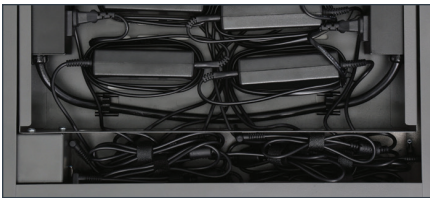

BUILT TO LAST

Each unit is fully welded. Designed and built in the USA.

FULL-RATE CHARGE

Allows for a quick and efficient charge to all devices.

YOUR PRODUCT. YOUR IDENTITY.

Choose from one of our 16 colors and personalize by branding with your own logo.

CHARGE MORE | Daisy-chain up to two CUBE Micro Station Charging Trays to charge up to 20 devices at once with one wall outlet.

EASY CABLE MANAGEMENT | Cable port allows for quick access to device.

REMOVABLE MODULES | Accommodates devices up to 14 in.