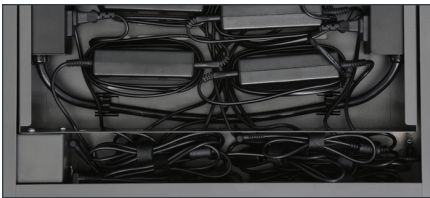

BUILT TO LAST

Each unit is fully welded. Designed and built in the USA.

FULL-RATE CHARGE

Allows for a quick and efficient charge to all devices.

YOUR PRODUCT. YOUR IDENTITY.

Choose from one of our 16 colors and personalize by branding with your own logo.

CHARGE MORE | Daisy-chain up to two CUBE Micro Trays® to charge up to 20 devices at once with one wall outlet.

EASY CABLE MANAGEMENT | Cable port allows for quick access to device.

REMOVABLE MODULES | Accommodates devices up to 14 in.