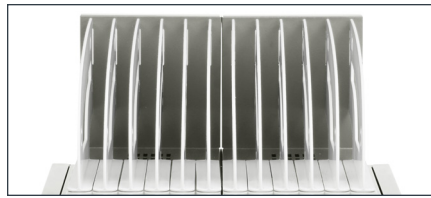

DURABLE DIVIDERS | Slot dividers keep devices upright and protected.

SPECIFICATIONS

Construction

USA-sourced steel
Manufactured in Franklin Park, IL

Device Compatibility

Up to 14 in.

Power

AC: 120V AC, 12A,
50/60Hz

Warranty

7 year electrical and mechanical warranty

Shipment Includes:

- CUBE Micro Tray® - *Ships fully assembled*
- Power cord

Safety

DIMENSIONS

TVT10AC	
DEVICE CAPACITY	10
TRAY DIMENSIONS	18.25 x 17 in.
SLOT DIMENSIONS	1.25 x 14 x ∞
WEIGHT	22 lbs.
APADTER ACCESS	Inside Bottom Panel

DIMENSIONS ARE EXPRESSED WIDTH X DEPTH X HEIGHT

DESIGNED AND BUILT
IN THE USA