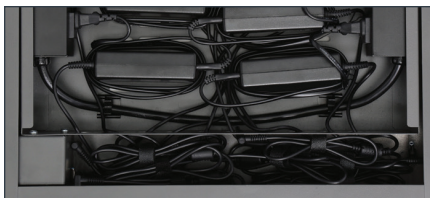

ERGONOMIC DESIGN

Built-in side handles with front-loading configuration can support up to 10 laptops, Chromebooks, or tablet devices.

BUILT TO LAST

Each unit is fully welded. Designed and built in the USA.

READY TO USE

The CUBE Micro Charging Station comes fully assembled ready for wiring.

FULL-RATE CHARGE

Allows for a quick and efficient charge to all devices.

YOUR PRODUCT. YOUR IDENTITY.

Choose from one of our 16 colors and personalize by branding with your own logo.

STACK YOUR POWER | The CUBE Micro Charging Station is easy to daisy-chain. Stations can be stacked and powered from one outlet.

EASY CABLE MANAGEMENT | Cable port allows for quick access to device.

REMOVABLE MODULES | Accommodates devices up to 14 in.

ADAPTER STORAGE | Room for up to 10 AC adapters out of sight below the tray.

SMART POSITIONS | Durable slot dividers keep devices upright and protected.

SECURITY | Secure devices using a durable padlock included with the station.