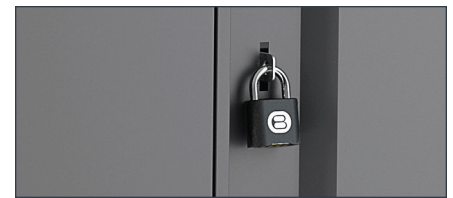

SECURITY | Secure devices using a durable padlock included with the station.

SPECIFICATIONS

Construction

USA-sourced steel
Manufactured in
Franklin Park, IL

Device Compatibility

Up to 14 in.

Power

AC: 120V AC, 12A,
50/60Hz

Shipment Includes:

- CUBE® Micro Charging Station - Ships fully assembled
- Power cord
- Programmable combination padlock

DIMENSIONS

TVS10PAC	
DEVICE CAPACITY	10
STATION DIMENSIONS	18.25 x 17 x 16.5 in.
SLOT DIMENSIONS	1.25 x 14 x 9.9 in.
WEIGHT	40 lbs.

DIMENSIONS ARE EXPRESSED W X D X H

DESIGNED AND BUILT
IN THE USA