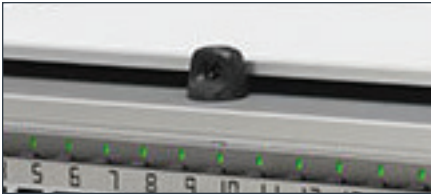

## BUILT TO LAST

Each unit is fully welded. Designed and built in the USA.

**OPTIMIZED FOR iOS DEVICES**

**FULL RATE CHARGING** | Provides simultaneous, maximum charging rate to each device.

**STATUS ON DEMAND** | LED lights positioned over each device let users know when devices are fully charged and ready for use.

**SCALABLE** | Daisy-chain up to three stations to provide charging for up to 60 devices with a single wall outlet.

**POCKET DOOR** | Neatly tucks away securing open space to load and unload devices.

**SECURITY** | Secure devices using a durable padlock included with the cart.